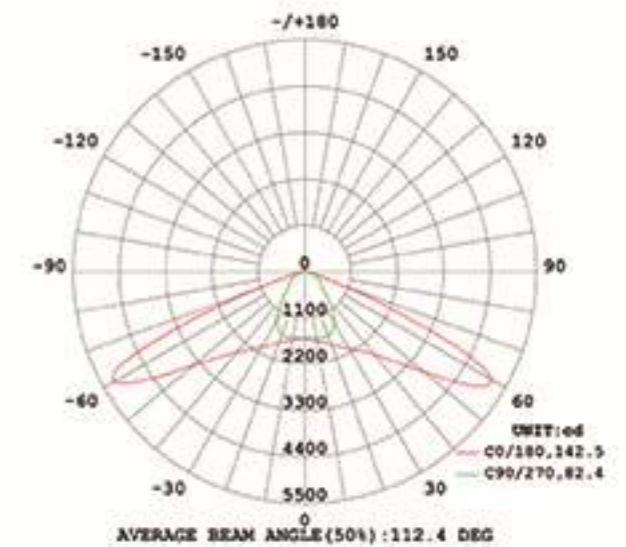

Parameter Specification:

Power	20W	25W
Product size	960*340*45MM	960*340*45MM
Solar Panel	18V 50W	18V 50W
LED Brand	20W USA bridgelux 45mil	25W USA bridgelux 45mil
Color Temperature	6000-6500K	6000-6500K
Lumen	2100-2200LM	2500-2700LM
Battery	lithium battery 18AH	lithium battery 20AH
Discharge Time	>36 Hour	>36 Hour
Temperature	-30 ~+60	-30 ~+60
Waterproof Rate	IP65	IP65
Mounting Height	4-6M	4-6M
N.W/G.W	11KG/13KG	11KG/13KG
Qty	1pc/carton	1pc/carton
Packing Dimensions	1070*400*200MM	1070*400*200MM
Container	300 sets/20'GP	300 sets/20'GP

Parameter Specification:

Power	30W	40W	50W	60W
Product size	1210*340*45MM	1210*340*45MM	1210*340*45MM	1210*340*45MM
Solar Panel	18V 65W (Solarworld)	18V 65W (Solarworld)	18V 70W(sunpower)	18V 70W(sunpower)
LED Brand	30W USA bridgelux 45mil	40W USA bridgelux 45mil	50W USA bridgelux 45mil	60W USA bridgelux 45mil
Color Temperature	6000-6500K	6000-6500K	6000-6500K	6000-6500K
Lumen	3000-3600LM	4000-4600LM	5000-6000LM	6500-7000LM
Battery	lithium battery 26AH	lithium battery 30AH	lithium battery 35AH	lithium battery 36AH
Discharge Time	> 36 Hour	> 36 Hour	> 36 Hour	> 36 Hour
Temperature	-30 —+60	-30 —+60	-30 —+60	-30 —+60
Waterproof Rate	IP65	IP65	IP65	IP65
Mounting Height	6-8M	6-8M	7-9M	7-9M
N.W/G.W	17KG/18KG	17KG/18KG	18KG/19KG	18KG/19KG
Qty	1pc/carton	1pc/carton	1pc/carton	1pc/carton
Packing Dimensions	1340*400*200MM	1340*400*200MM	1340*400*200MM	1340*400*200MM
Container	250 sets/20'GP	250 sets/20'GP	250 sets/20'GP	250 sets/20'GP